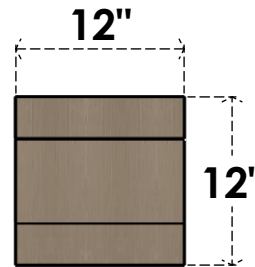

ITEM NUMBER: CORU12X12X12CLERCPR

12"W X 12"D X 12"H SERIES 1 WIDE CLEMMONS ROUGH CEDAR
TIMBERTHANE FAUX WOOD CORBEL, PRIMED

SIDE PROFILE

FRONT PROFILE

ISOMETRIC

EKENA MILLWORK
2300 WEST MAIN ST.
CLARKSVILLE, TX 75426
TOLL FREE: 866-607-0453
WWW.EKENAMILLWORK.COM

NOTES

1. INSTALLATION TO BE COMPLETED IN ACCORDANCE WITH MANUFACTURER'S SPECIFICATIONS.
2. DRAWING MAY NOT BE TO SCALE
3. THIS DRAWING IS INTENDED FOR DESIGN AND PLANNING PURPOSES ONLY.
4. ALL INFORMATION CONTAINED HEREIN WAS CURRENT AT THE TIME OF DEVELOPMENT BUT MUST BE REVIEWED AND APPROVED BY THE PRODUCT MANUFACTURER TO BE CONSIDERED ACCURATE.
5. TIMBERTHANE ARCHITECTURAL PRODUCTS ARE MADE FROM HIGH DENSITY URETHANE AND COME FACTORY PRIMED