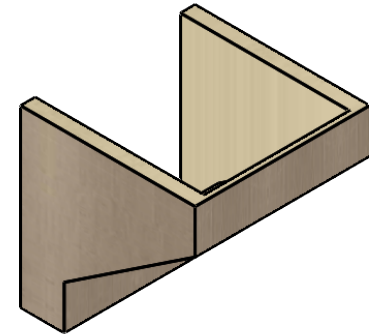

ITEM NUMBER: CORU12X12X12CLERCPR

12"W X 12"D X 12"H SERIES 1 WIDE CLEMMONS ROUGH CEDAR
TIMBERTHANE FAUX WOOD CORBEL, PRIMED

SIDE PROFILE

FRONT PROFILE

ISOMETRIC

EKENA MILLWORK
2300 WEST MAIN ST.
CLARKSVILLE, TX 75426
TOLL FREE: 866-607-0453
WWW.EKENAMILLWORK.COM