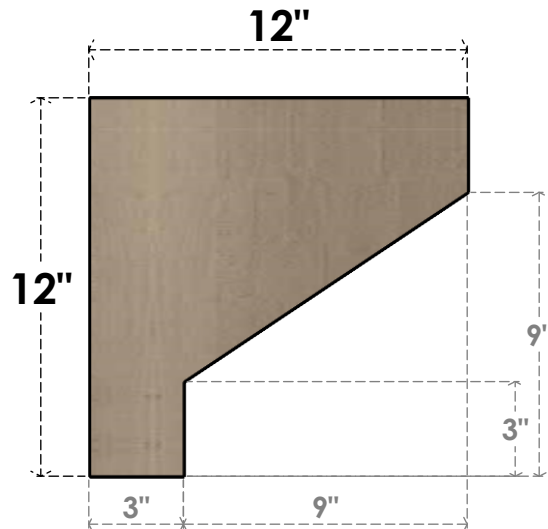

ITEM NUMBER: CORU12X12X12CLERCPR

12"W X 12"D X 12"H SERIES 1 WIDE CLEMMONS ROUGH CEDAR
TIMBERTHANE FAUX WOOD CORBEL, PRIMED

SIDE PROFILE

FRONT PROFILE

ISOMETRIC

EKENA MILLWORK
2300 WEST MAIN ST.
CLARKSVILLE, TX 75426
TOLL FREE: 866-607-0453
WWW.EKENAMILLWORK.COM

NOTES

1. INSTALLATION TO BE COMPLETED IN ACCORDANCE WITH MANUFACTURER'S SPECIFICATIONS.
2. DRAWING MAY NOT BE TO SCALE
3. THIS DRAWING IS INTENDED FOR DESIGN AND PLANNING PURPOSES ONLY.
4. ALL INFORMATION CONTAINED HEREIN WAS CURRENT AT THE TIME OF DEVELOPMENT BUT MUST BE REVIEWED AND APPROVED BY THE PRODUCT MANUFACTURER TO BE CONSIDERED ACCURATE.
5. TIMBERTHANE ARCHITECTURAL PRODUCTS ARE MADE FROM HIGH DENSITY URETHANE AND COME FACTORY PRIMED